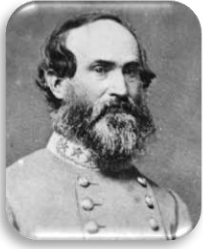

First District Chairman, Sue Anne Boothe is presented her gift by Beverly Woody.

Virgil H. Goode Jr. giving he remarks at the Memorial Day Ceremony.

Franklin Fireaters open ceremony with a gun salute.

Jubal Early Members with guests at the encampment site.